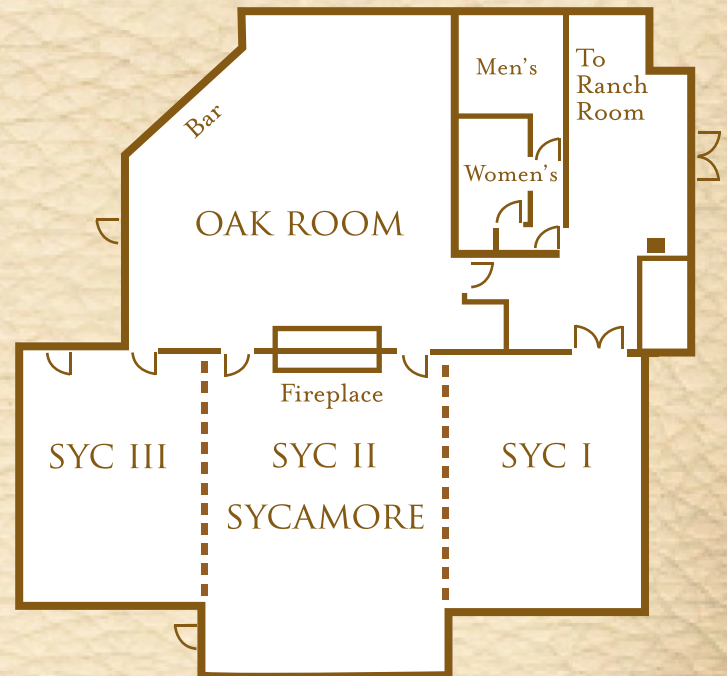

SYCAMORE ROOM

Features high-beamed ceiling, expansive windows, majestic stone hearth and wood mantle.

Dimensions	35'wx80'1
Square feet	2,800
Portable walls	Yes
Carpeted	Yes

CAPACITIES

Theater	200
Classroom	80
U-Shaped	50
Dining capacity	200*

This room can be divided into three separate meeting rooms:

	SYC I	SYC II	SYC III
Theater	32	32	32
Classroom	30	30	30
U-Shaped	14	14	14
Dining capacity	40	40	40

*With dance floor - 174

COTTONWOOD ROOM

Features hardwood floors, Navajo-styled painted ceiling, fireplace and an abundance of natural light.

Casual Meeting 10
 Dining 20
 Receptions 150
 Breakfast rides and barbecues

LIBRARY

Features living-room style seating, fireplace and private bar.

Dimensions 22' W x 34'1
 Square feet 748
 Capacity 50