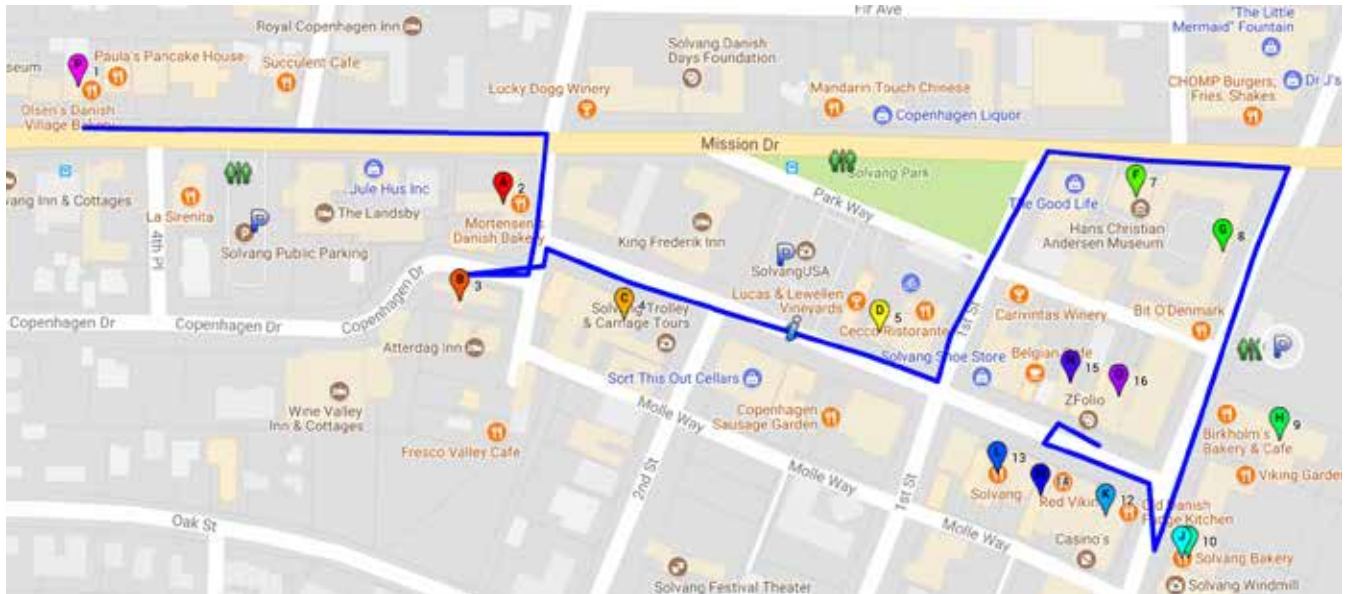

Solvang Sweet Treats Trail

- | | |
|--|---|
| <p>1 Olsen's Danish Village Bakery
 1529 Mission Drive 805-688-6314
 http://olsensdanishvillagebakery.com</p> | <p>10 H & P's Vinhus
 440 Alisal Road 805-688-7117
 https://www.solvangusa.com/directory/h-p-vinhus-ltd/</p> |
| <p>2 Mortensen's Danish Bakery
 1588 Mission Drive 805-688-8373
 https://www.mortensensbakery.com/</p> | <p>11 Solvang Bakery
 438 Alisal Road 805-688-4939
 http://www.solvangbakery.com</p> |
| <p>3 Rincon Del Nino
 473 Atterdag Road, Unit 102 805-686-1433</p> | <p>12 Old Danish Food Farm
 441 Alisal Road 805-688-9932
 http://www.solvangfudge.com</p> |
| <p>4 Solvang Trolley & Ice Cream Parlor
 1618 Copenhagen Drive 805-794-8708
 http://solvangtrolley.com/solvang-ice-cream-parlor.html</p> | <p>13 Solvang Restaurant
 1672 Copenhagen Drive 805-688-4645
 http://www.solvangrestaurant.com</p> |
| <p>5 Rocky Mountain Chocolate Factory
 1655 Copenhagen Drive 805-688-8823
 http://rmcf.com/CA/Solvang50032</p> | <p>14 Danish Mill Bakery
 1682 Copenhagen Drive 805-688-5805
 http://www.danishmillbakery.com</p> |
| <p>6 Café Dolce
 475 1st St # 3 805-708-9003
 http://www.facebook.com/pages/Cafe-Dolce/190540417655250</p> | <p>15 Ingeborg's Danish Chocolates
 1679 Copenhagen Drive 805-688-5612
 http://www.ingeborgs.com</p> |
| <p>7 Solvang Coffee Co. Café
 1680 Mission Drive 805-686-9770
 http://bulldogcafesolvang.com</p> | <p>16 Downey's Candy World
 1689 Copenhagen Drive 805-688-6100
 https://www.solvangusa.com/directory/downeys-dress-shop-candy/</p> |
| <p>8 Swedish Candy Factory
 485 Alisal Road #125 805-697-7479
 https://www.facebook.com/swedishcandyfactory/</p> | |
| <p>9 Birkholm's Bakery & Café
 460 Alisal Road 805-688-8188
 http://www.birkholmsbakery.com</p> | |